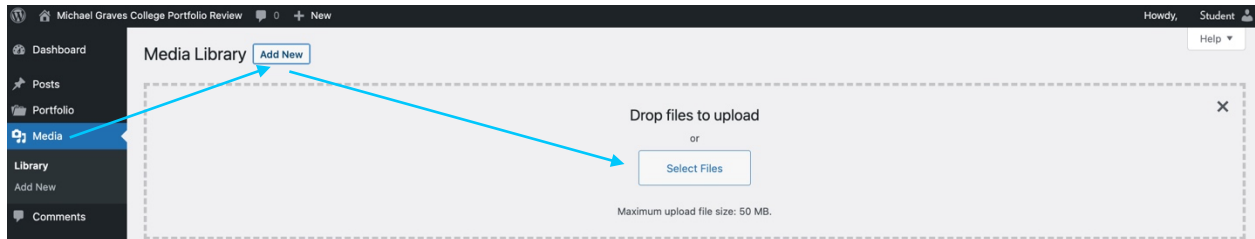

How to upload your Résumé?

Login your account with your student ID.
<http://mgcportfolio.wku.edu.cn/wp-admin/>

The image shows the WordPress login interface. At the top center is the WordPress logo. Below it is a white box containing the login form. The form has two input fields: "Username or Email Address" and "Password". Below the password field is a "Remember Me" checkbox and a blue "Log In" button. At the bottom of the form box, there is a link that says "Lost your password?".

Media – Add New